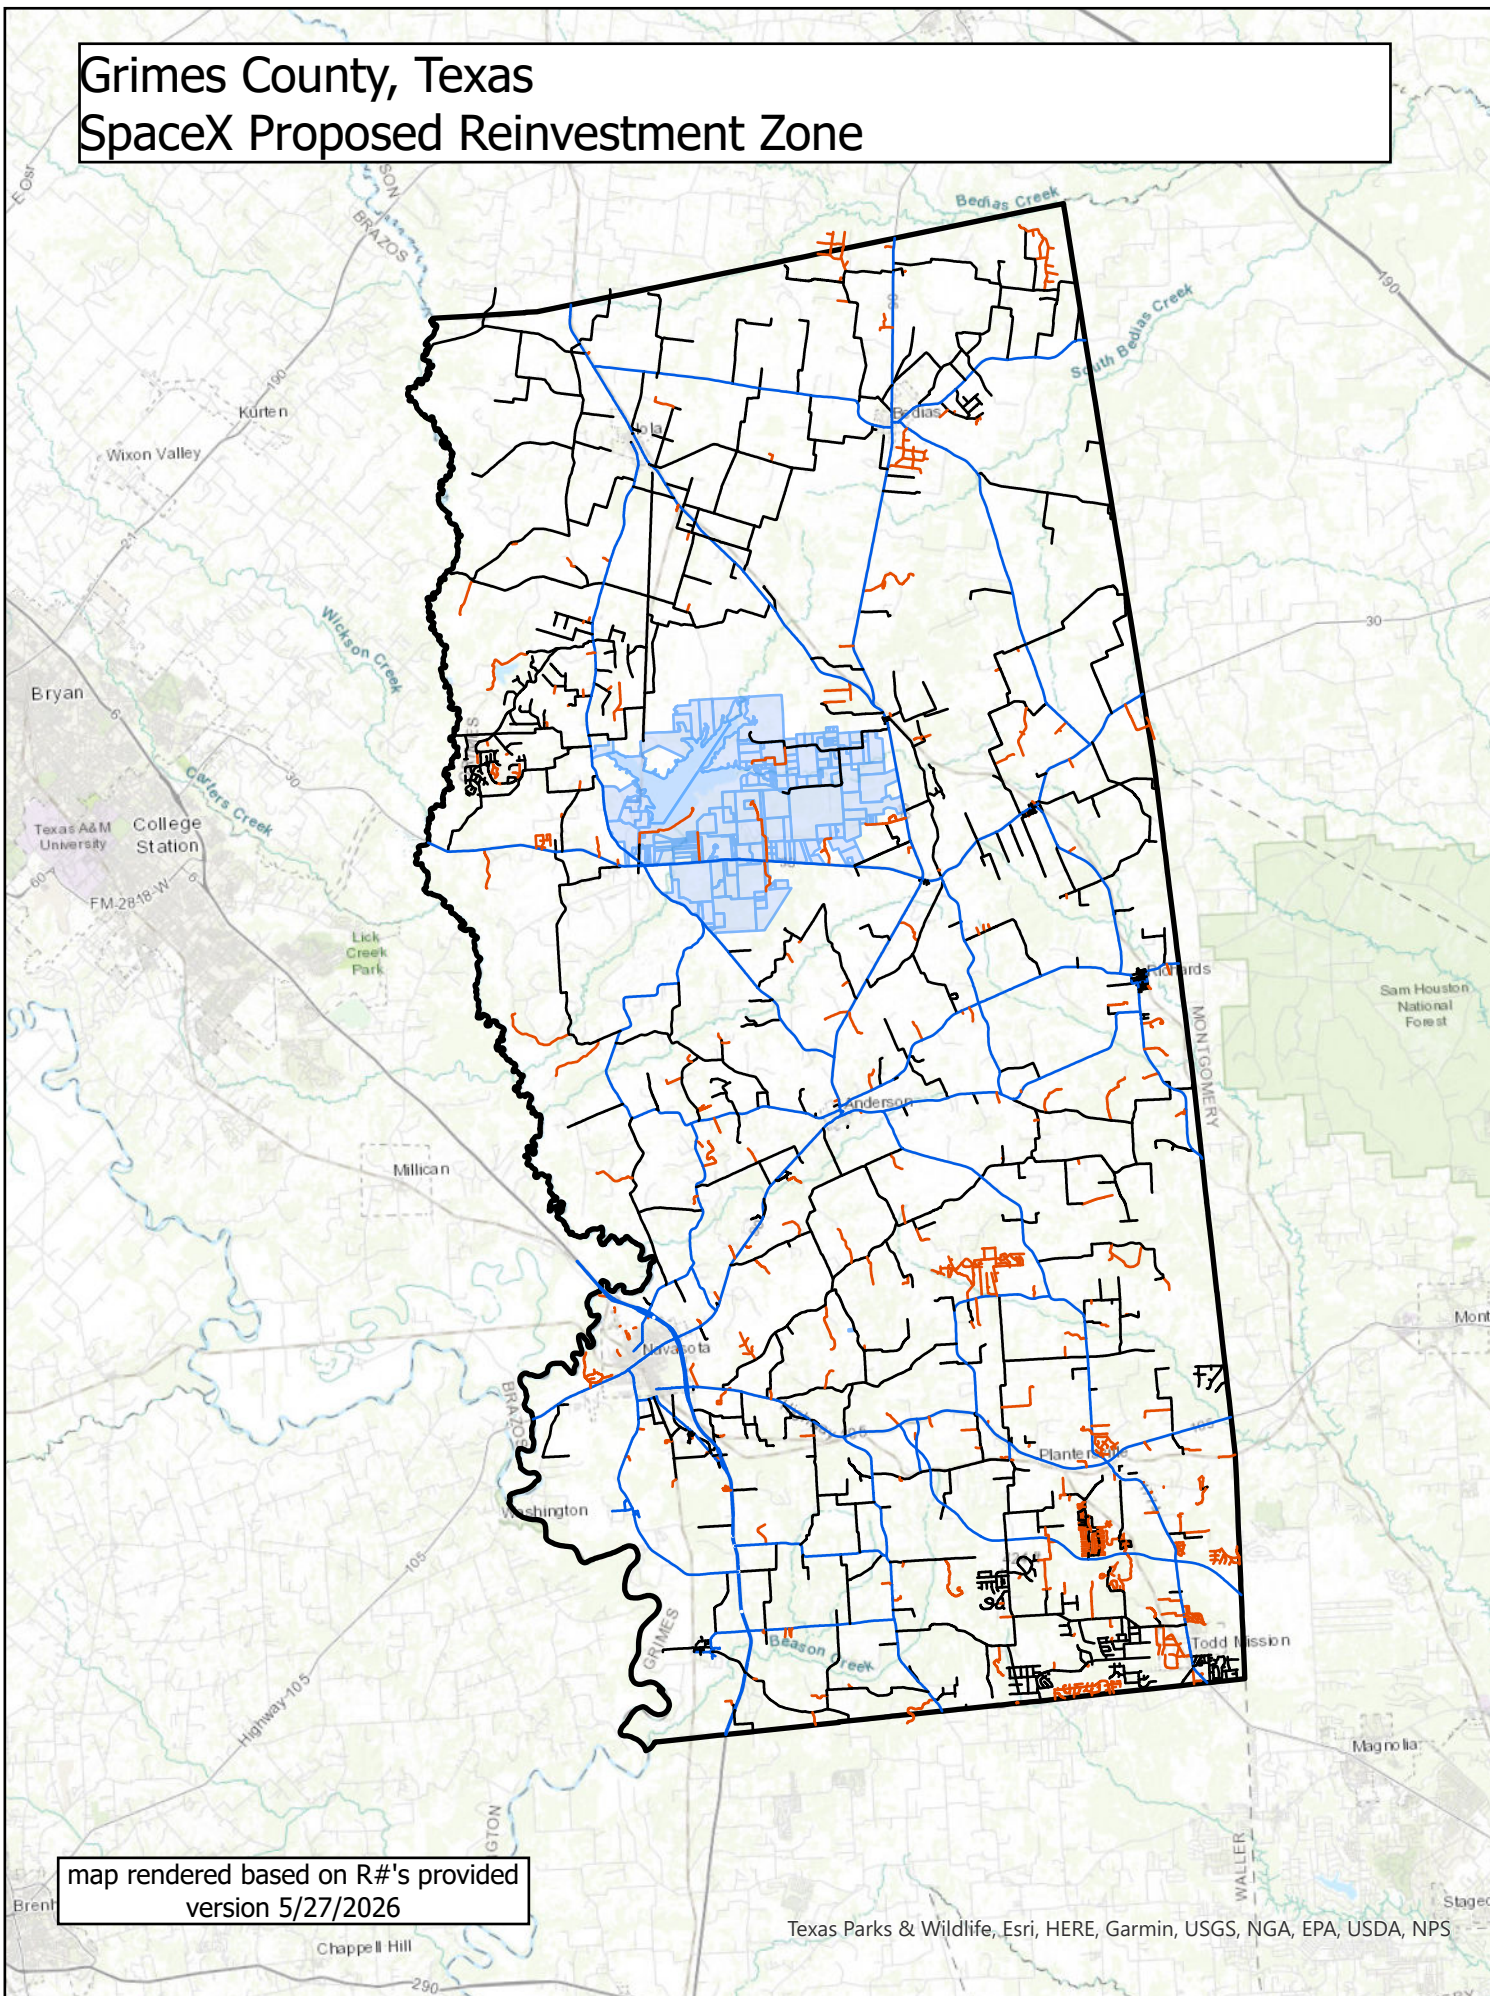

# Grimes County, Texas SpaceX Proposed Reinvestment Zone

# Grimes County, Texas SpaceX Proposed Reinvestment Zone

map rendered based on R#'s provided  
version 5/27/2026

# Grimes County, Texas SpaceX Proposed Reinvestment Zone

map rendered based on R#'s provided  
version 5/27/2026

© Texas Parks & Wildlife, Esri, HERE, Garmin, INCREMENT P, Intermap, USGS, METI/NASA, EPA, USDA