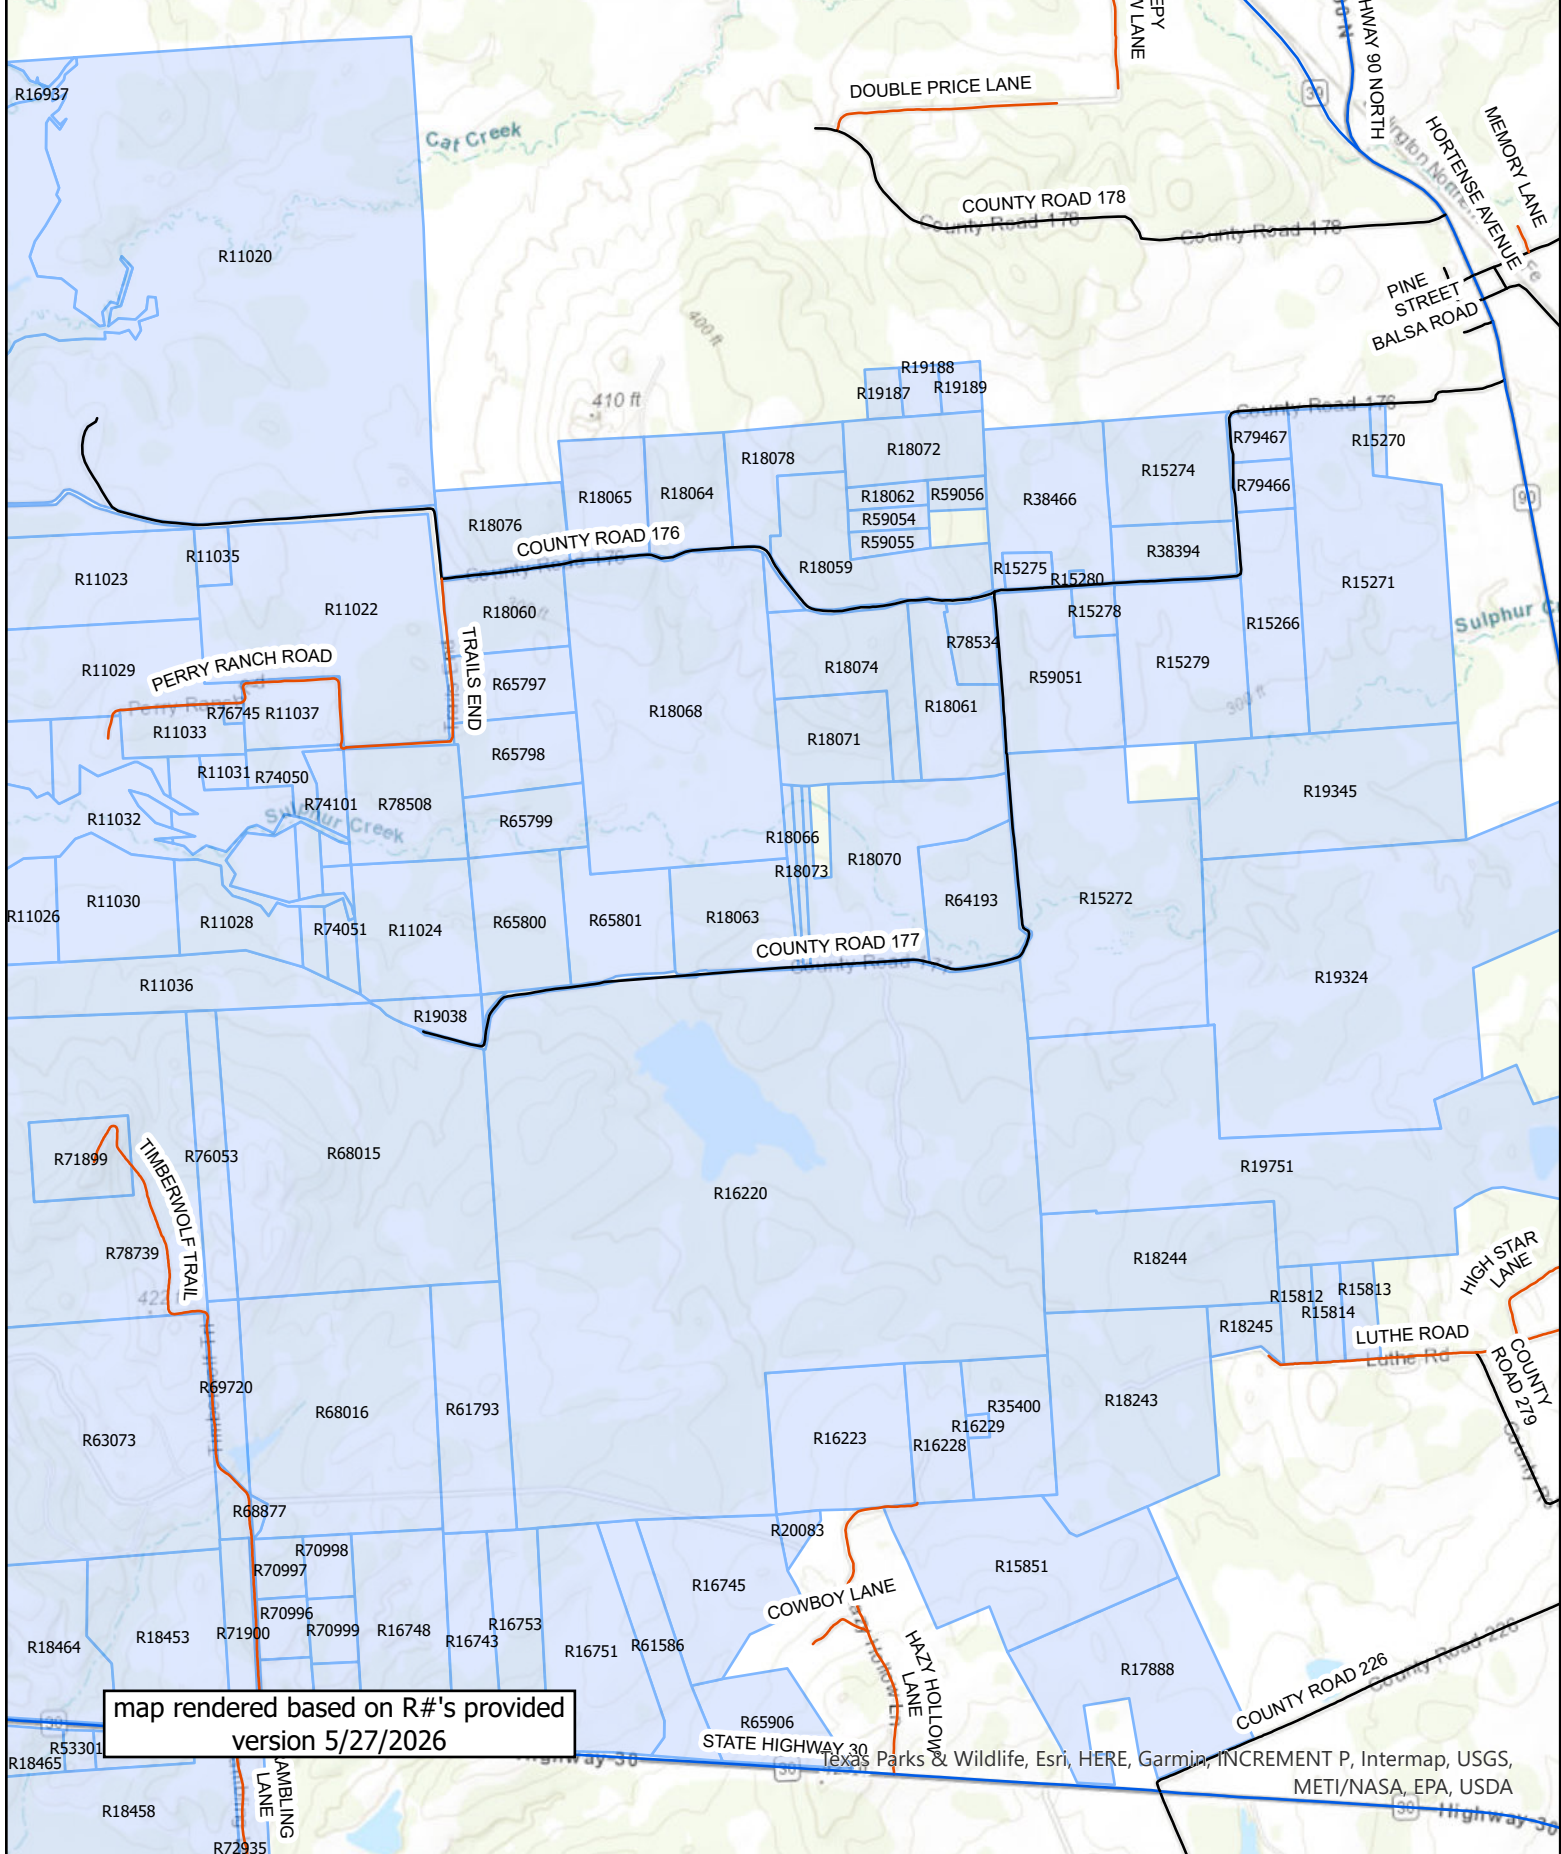

# Grimes County, Texas SpaceX Proposed Reinvestment Zone

# Grimes County, Texas SpaceX Proposed Reinvestment Zone

map rendered based on R#'s provided  
version 5/27/2026

# Grimes County, Texas SpaceX Proposed Reinvestment Zone

map rendered based on R#'s provided  
version 5/27/2026

© Texas Parks & Wildlife, Esri, HERE, Garmin, INCREMENT P, Intermap, USGS, METI/NASA, EPA, USDA