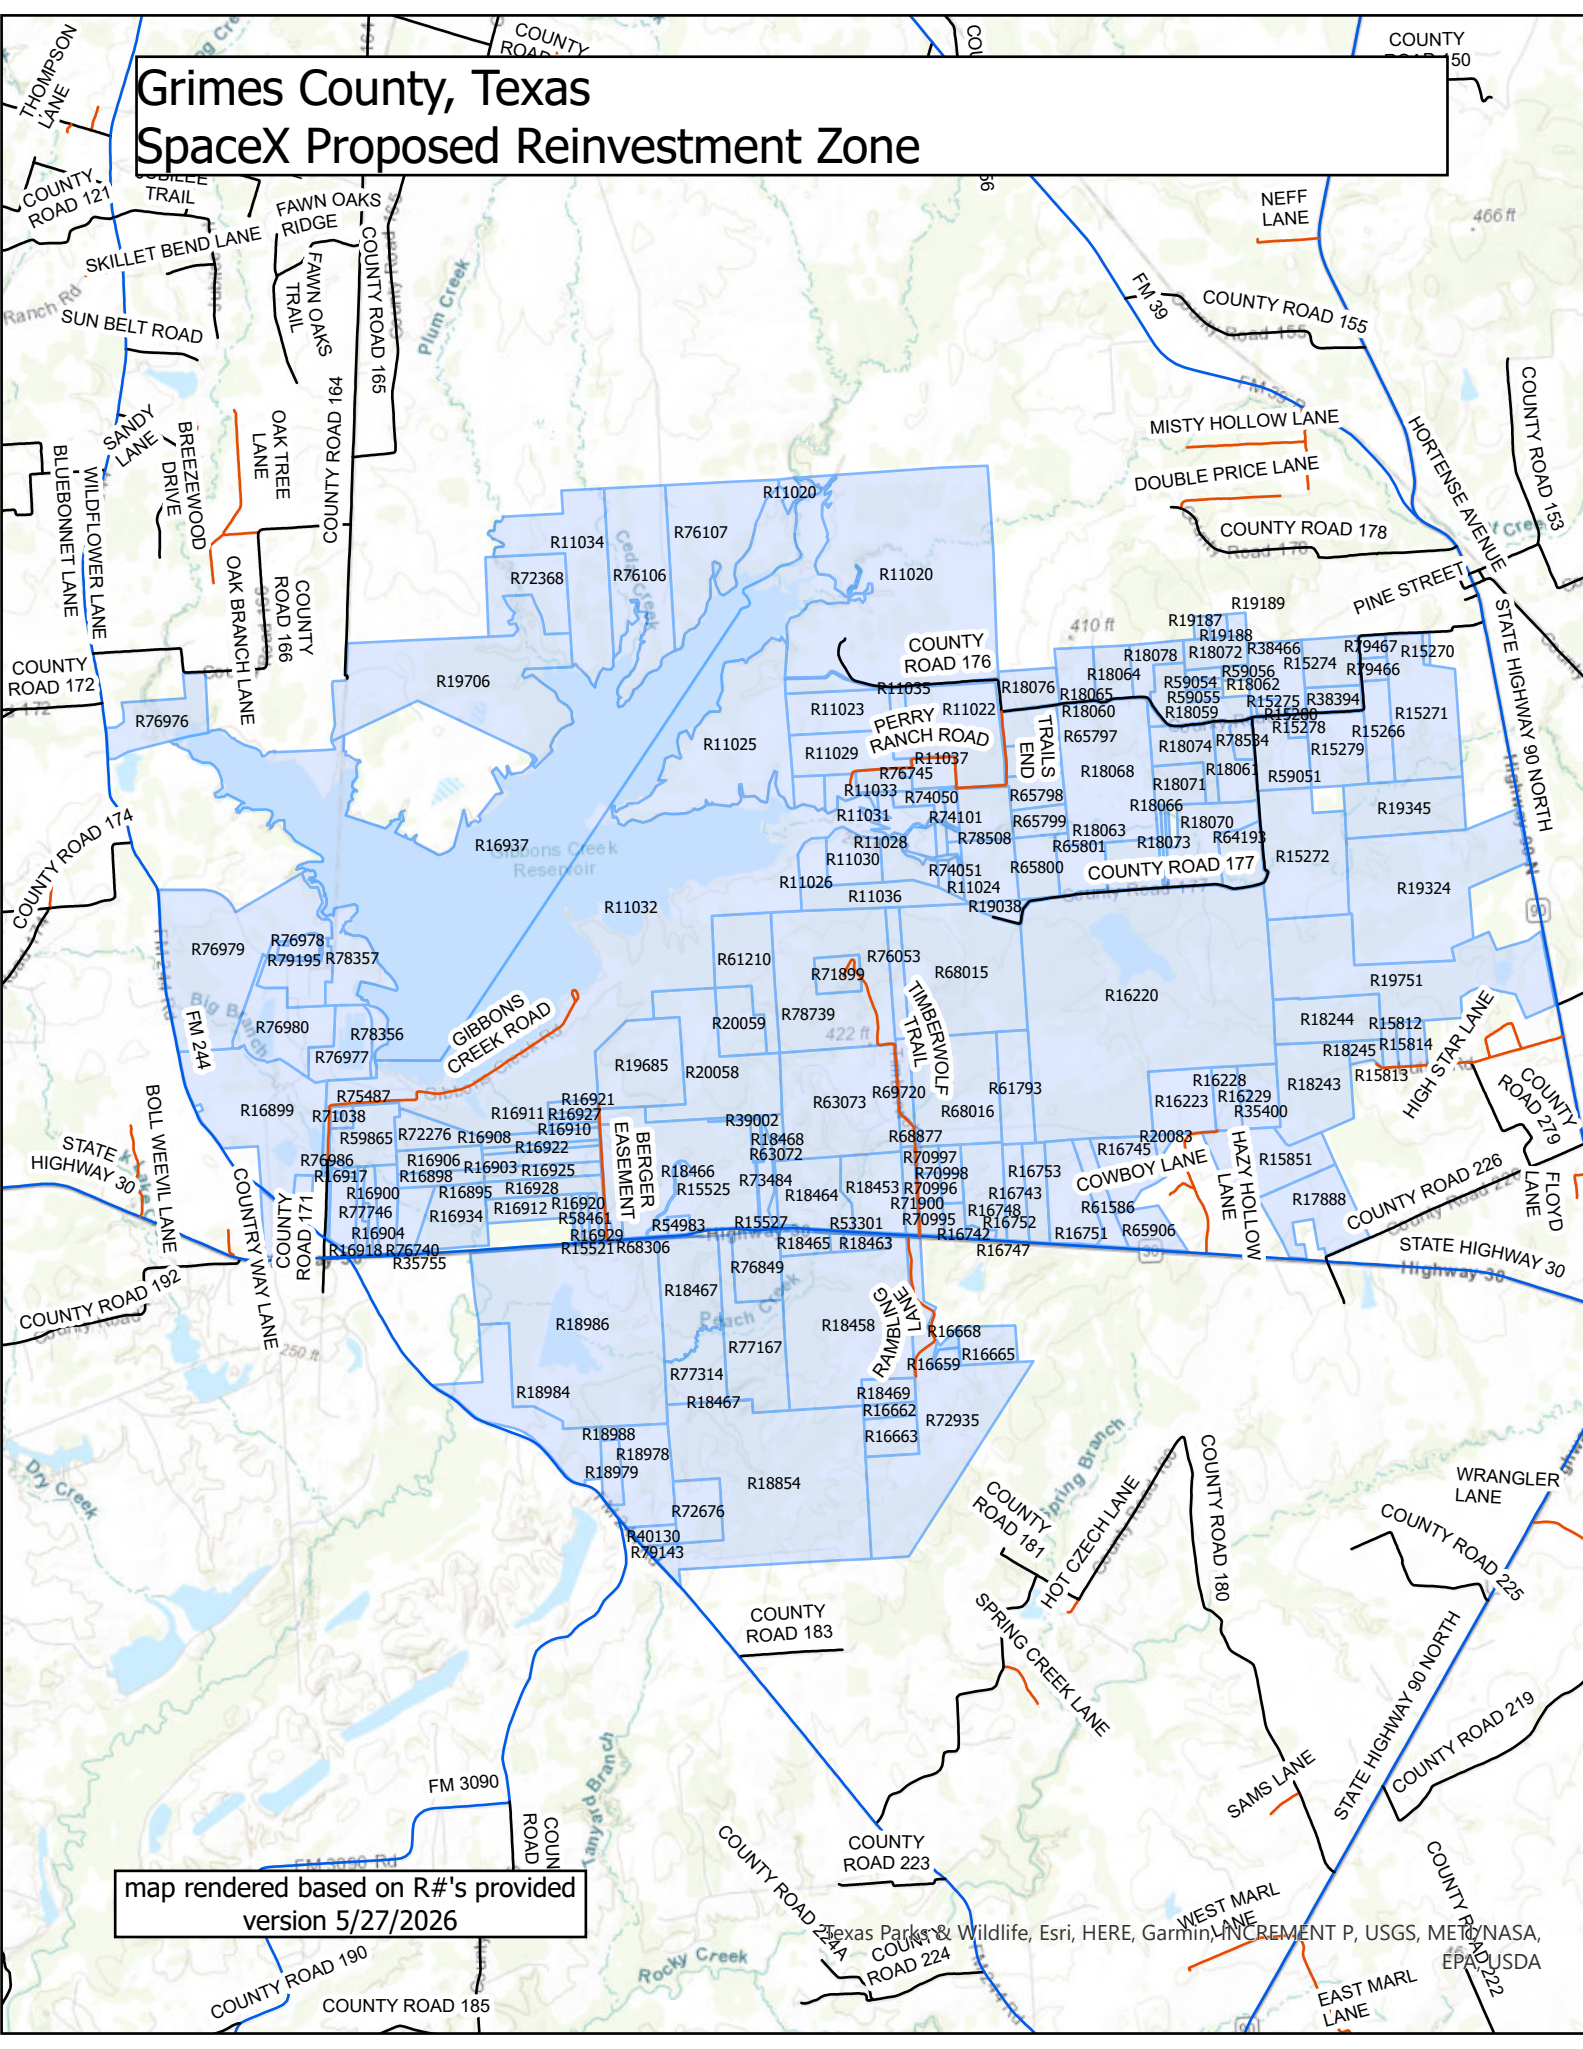

# Grimes County, Texas SpaceX Proposed Reinvestment Zone

# Grimes County, Texas SpaceX Proposed Reinvestment Zone

map rendered based on R#'s provided  
version 5/27/2026

# Grimes County, Texas SpaceX Proposed Reinvestment Zone

map rendered based on R#'s provided  
version 5/27/2026

© Texas Parks & Wildlife, Esri, HERE, Garmin, INCREMENT P, Intermap, USGS, METI/NASA, EPA, USDA