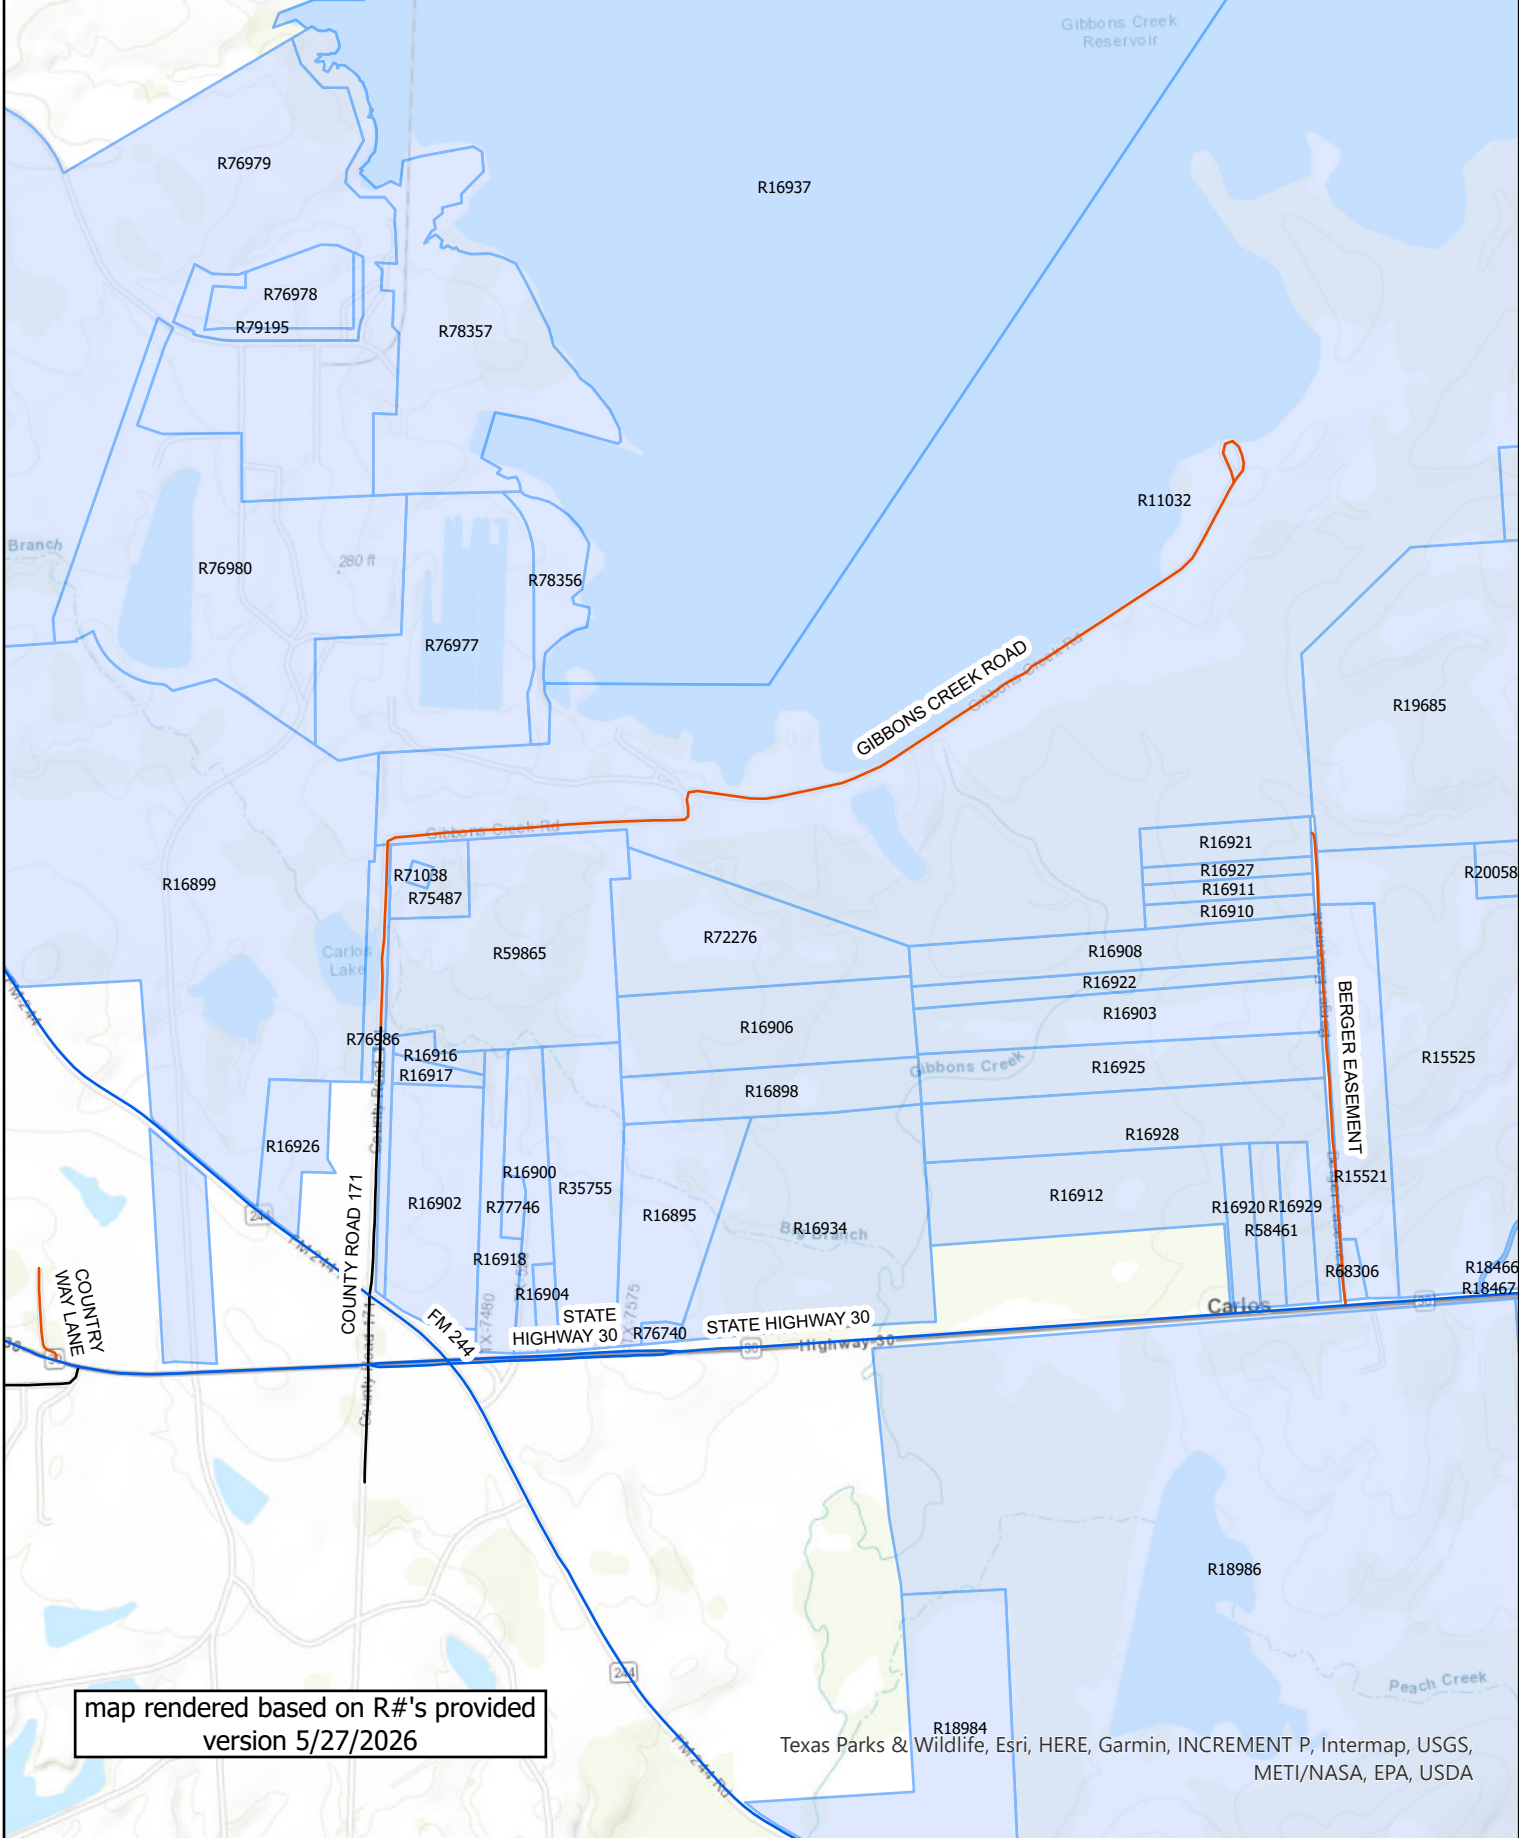

# Grimes County, Texas SpaceX Proposed Reinvestment Zone

# Grimes County, Texas SpaceX Proposed Reinvestment Zone

map rendered based on R#'s provided  
version 5/27/2026

# Grimes County, Texas SpaceX Proposed Reinvestment Zone

map rendered based on R#'s provided  
version 5/27/2026

© Texas Parks & Wildlife, Esri, HERE, Garmin, INCREMENT P, Intermap, USGS, METI/NASA, EPA, USDA